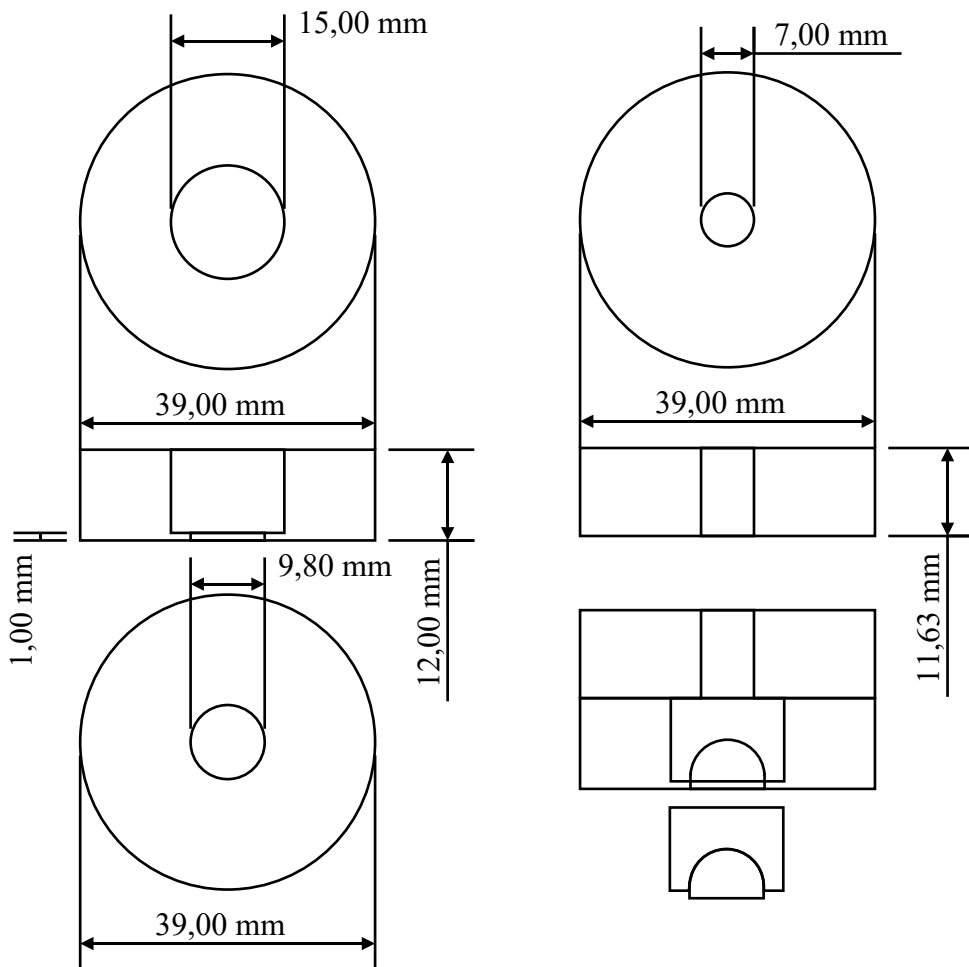

My new placement knob

for my

ujk
ParfMk II System

How I make

The knob

For my Parf Guide System

YouTube